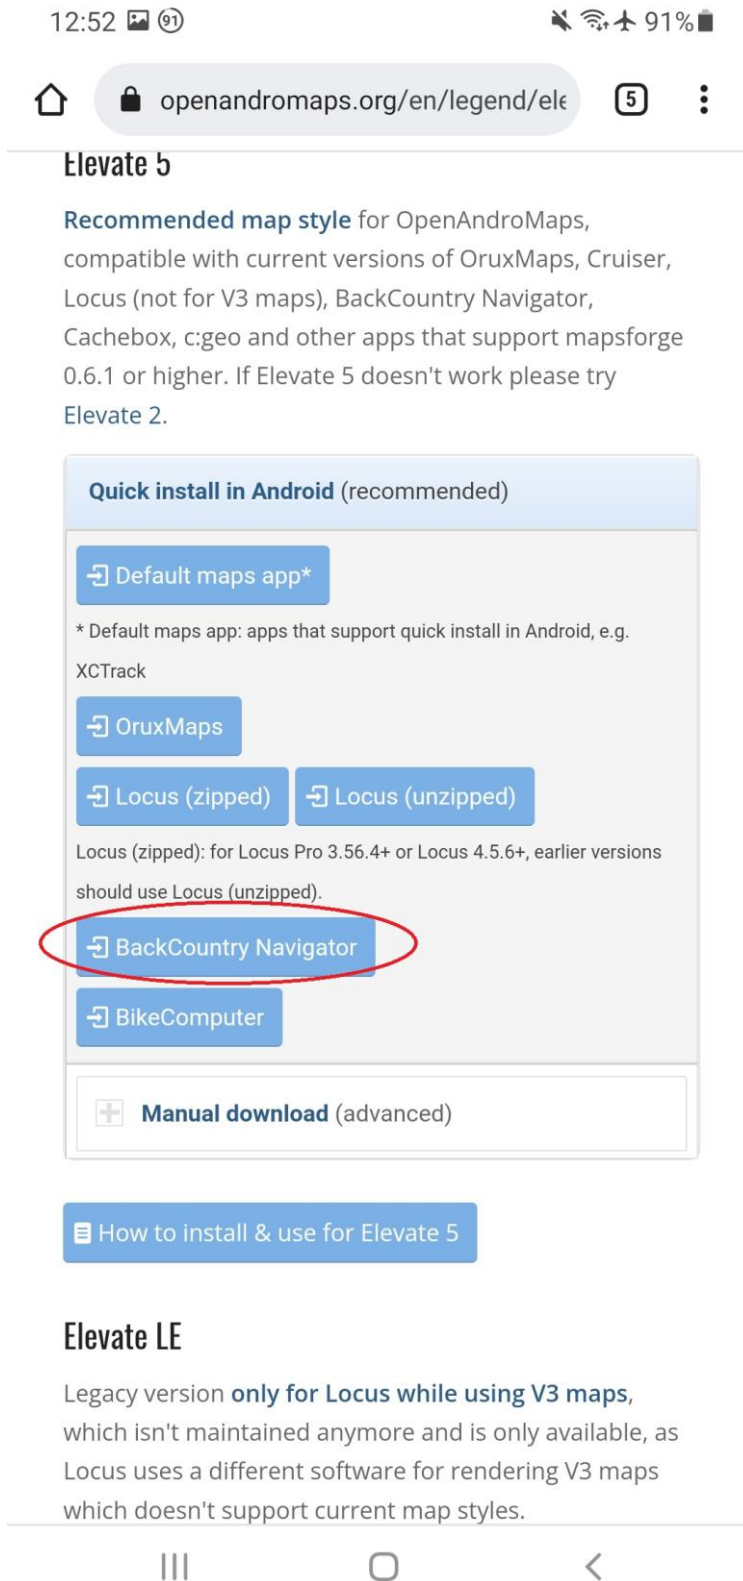

PRE-BUILT MAP & MAP STYLE BROWSING

PRE-BUILT MAP

Select where you going to browse your map.

1. Browse from BCNAV FOLDER – this is the location of the app folder.
2. Browse from OTHER LOCATION – you can browse outside the app folder.

NOTE! ANY MAP IN THE OTHER LOCATION WILL BE COPIED TO THE APP FOLDER.

BROWSE PREBUILT MAP FROM

Filter

BCN FOLDER

OTHER LOCATION

- Browse from OTHER LOCATION

- Browse from BCNAV FOLDER

- Copying of Map to App folder

DOWNLOADS: SCROLL DOWN

Current version:
5.0, 05/12/21 (changelog)
last update of the map key: **05/12/21**

Notifications about new versions: subscribe this thread in the forum.

Donations: The Elevate map style family is available exclusively on openandromaps.org to support this project.
Therefore I ask you if you like my map styles to donate via the button to the right to cover the ongoing costs of Openandromaps!

Map key in PDF format

- After tapping BackCountry Navigator you will redirect to the app the download should start.

12:53 (91)

📶 91% 🔋

BackCountry Navigator PRO

Map Style Download

Downloading...

Elements.xml